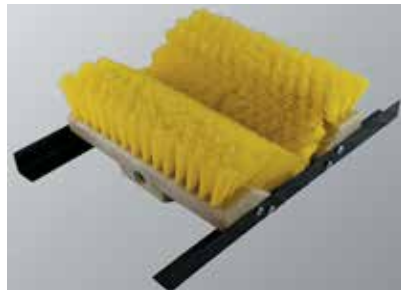

Boot And Shoe Cleaner

- The shoe and boot cleaner is ideal in high traffic areas that are prone to dirt and debris such as construction sites, schoolyards and industrial areas.
- Helps eliminate bacteria, dirt, and other contaminants from being tracked into food processing areas

Code	Product Description	Size	Quantity	Application
134413	Boot and shoe cleaner	42.5 x 33 x13 cm / 16.73 x 12.99 x 5.12 in	1