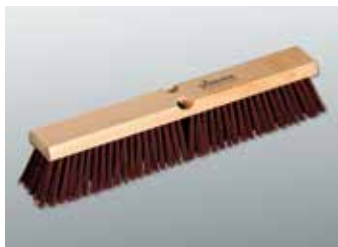

### Polystyrene Fill - Fine Sweep

Wood Block

- Ideal for fine sweeping on smooth surfaces, such as tile, linoleum and hardwood floors.
- Ideal for usage with a variety of strong solvents
- Withstands temperatures of up to 180° F / 82° C
- Handle sold separately (see handles)

| Code   | Product Description         | Size          | Quantity | Application   |
|--------|-----------------------------|---------------|----------|---|
| 134455 | 18" Styrene fill broom head | 45 cm / 18 in | 10       |   |
| 134456 | 24" Styrene fill broom head | 60cm / 24 in  | 10       |   |
| 134457 | 36" Styrene fill broom head | 90 cm / 36 in | 2        |   |

### Tampico Fill - Medium Sweep

Wood Block

- Best all purpose fiber for fine to medium sweeping, excellent on smoother surfaces such as tile, wood and sealed concrete.
- Tampico is a flexible and long wearing fiber that is ideal for both industrial and commercial cleaning indoor and out.
- Handle sold separately (see handles)

### Garage/Concrete - Coarse Sweep

Wood Block

- Durable heavy duty polystyrene makes this broom ideal for sweeping the heaviest soils on rough surfaces in wet or dry applications.
- Can be used with strong solvents/acid and abrasive scrubbing
- Handle sold separately (see handles)