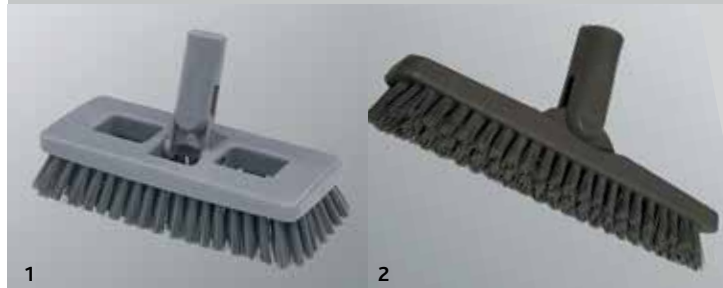

Assorted Grout and Detail Brushes

- Universal scrub quickly swivels in any direction to clean floors, walls, baseboards and confined areas
- The rugged plastic block will not absorb water and stands up to chemicals
- Grout brush allows you to clean narrow grout lines
- Handles not included (Items 1 and 2)
- Standard threaded handle recommended

Item	Code	Product Description	Size	Quantity	Application
1	134411	Large universal scrub – grey	Block- 8.25 x 3.5 x 2 in / 21x 9 x 5 cm	12	
2	134414	Grout Brush with grey bristles	Block- 9 x 1.25 x 1.5 in / 23 x 3.2 x 4 cm	12